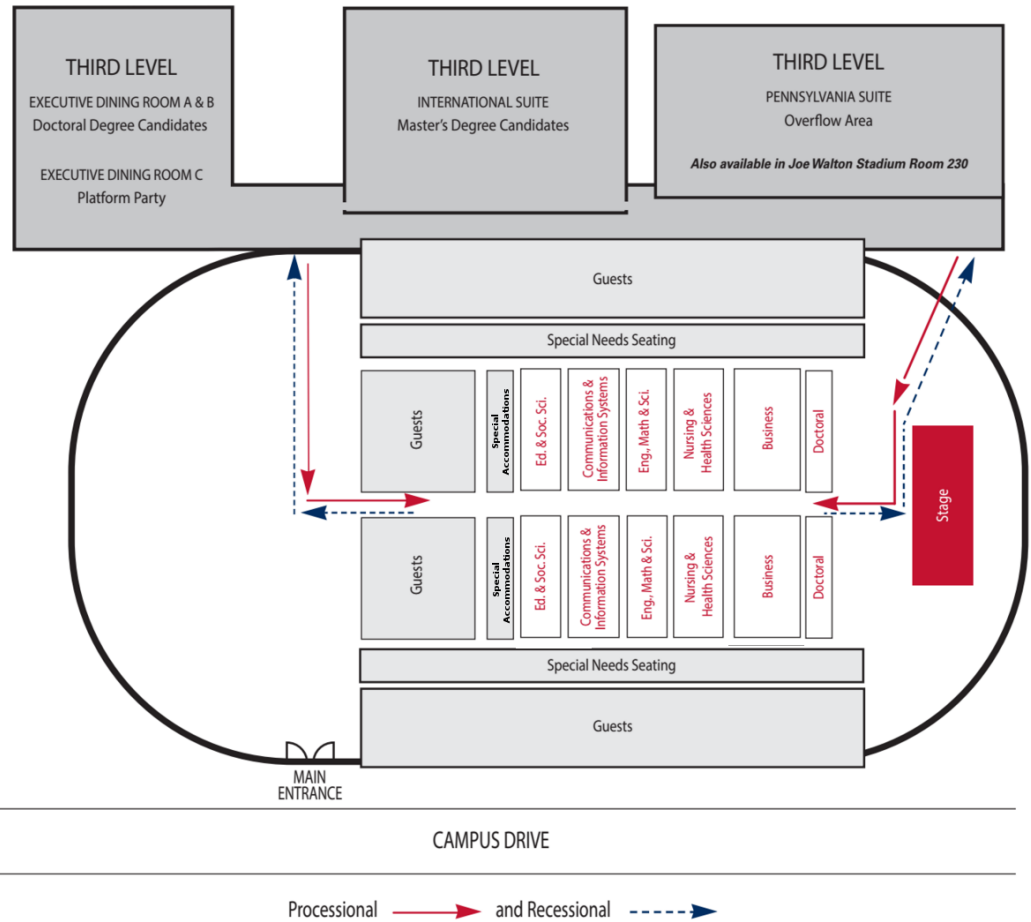

2017 Commencement Guidebook

A complete guide for graduates and their families

Information for Graduate Students

CURRENT STUDENTS > COMMENCEMENT GUIDE > SEATING CHART

Seating Chart

Processional and Recessional

The processional and recessional will include two singlefile columns of graduates entering and exiting the arena via the center aisle. Faculty marshals will assist the graduates to the appropriate seating locations in the arena. A seating diagram is located above.

- *Fife and Drum*
- *Alumni Flag Bearer*
- *Grand Marshal*
- *Degree Candidates (from the front and rear of the arena)*
- *Faculty*
- *Platform Party*

The general order for the recessional will be:

- *Grand Marshal*
- *Platform Party*
- *Faculty*
- *Graduates (to the front and rear of the arena)*

Please be considerate of others.

Graduates should return to their seats after crossing the stage and remain there until the recessional.

Guests should remain in their seats until the entire recessional has departed the arena.