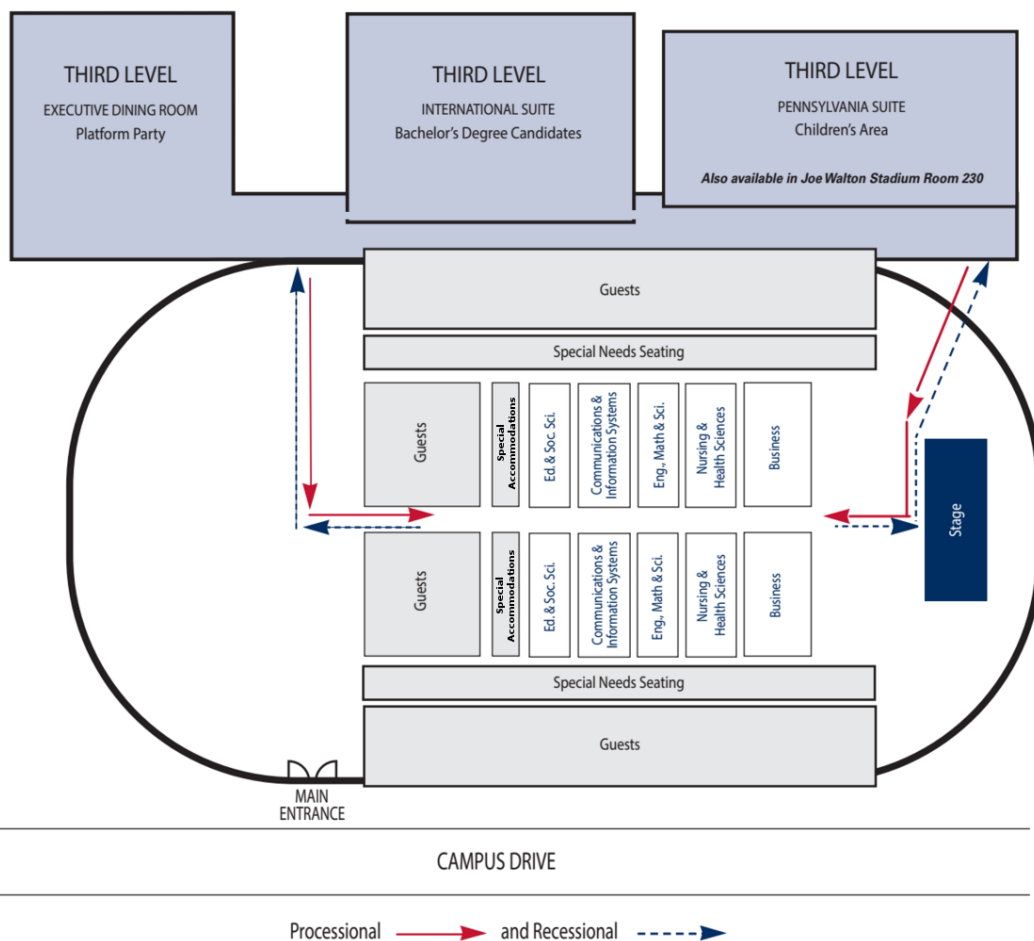

[Live Stream](#)

GRADUATE STUDENTS

[Schedule of Events](#)

[Ceremony Information](#)

[Seating Chart](#)

UNDERGRADUATE STUDENTS

[Schedule of Events](#)

[Ceremony Information](#)

[Seating Chart](#)

ALL STUDENTS

[Other Important Information for Graduates](#)

[Local Hotels and Driving Directions](#)

[Commencement Parking Map](#)

[About RMU/Campus Contacts](#)

[Download Commencement Guidebook](#)

[CURRENT STUDENTS > COMMENCEMENT GUIDE > SEATING CHART](#)

Seating Chart

Processional and Recessional

The processional and recessional will include two singlefile columns of graduates entering and exiting the arena via the center aisle. Faculty marshals will assist the graduates to the appropriate seating locations in the arena. A seating diagram is located above.