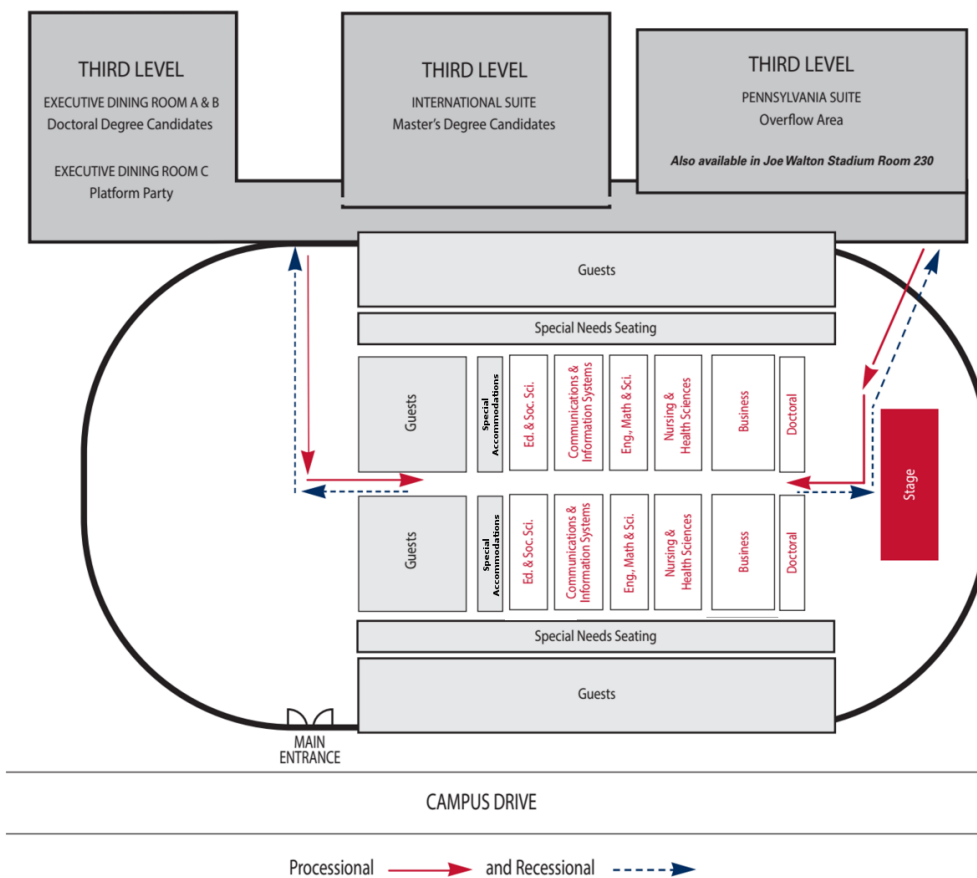

Search RMU.edu

RMU.EDU Undergraduate Graduate Online Academics Changing Lives Supporting RMU Alumni About RMU Athletics Faculty & Staff Current Students

2017 Commencement Guidebook

A complete guide for graduates and their families

Information for Graduate Students

CURRENT STUDENTS > COMMENCEMENT GUIDE > SEATING CHART

Seating Chart

General Commencement Information

Special Accommodations Requests

Live Stream

GRADUATE STUDENTS

Schedule of Events

Ceremony Information

Seating Chart

UNDERGRADUATE STUDENTS

Schedule of Events

Ceremony Information

Seating Chart

ALL STUDENTS

Other Important Information for Graduates

Local Hotels and Driving Directions

Commencement Parking Map

About RMU/Campus Contacts

Download Commencement Guidebook

Processional and Recessional

The processional and recessional will include two singlefile columns of graduates entering and exiting the arena via the center aisle. Faculty marshals will assist the graduates to the appropriate seating locations in the arena. A seating diagram is located above.

The processional will be called to order at 3:45 p.m. Please be orderly and quiet, and listen carefully for instructions from those in charge of the processional.

The general order of processional will be:

- Fife and Drum
- Alumni Flag Bearer
- Grand Marshal
- Degree Candidates (from the front and rear of the arena)

The events of the ceremony will be:

- National Anthem
- Opening Remarks
- Commencement Address
- Conferring of Honorary Degrees
- Presentation of the Graduating Class and Conferring of Degrees in Course
- Concluding Remarks
- Recessional

The general order for the recessional will be:

- Grand Marshal
- Platform Party
- Faculty